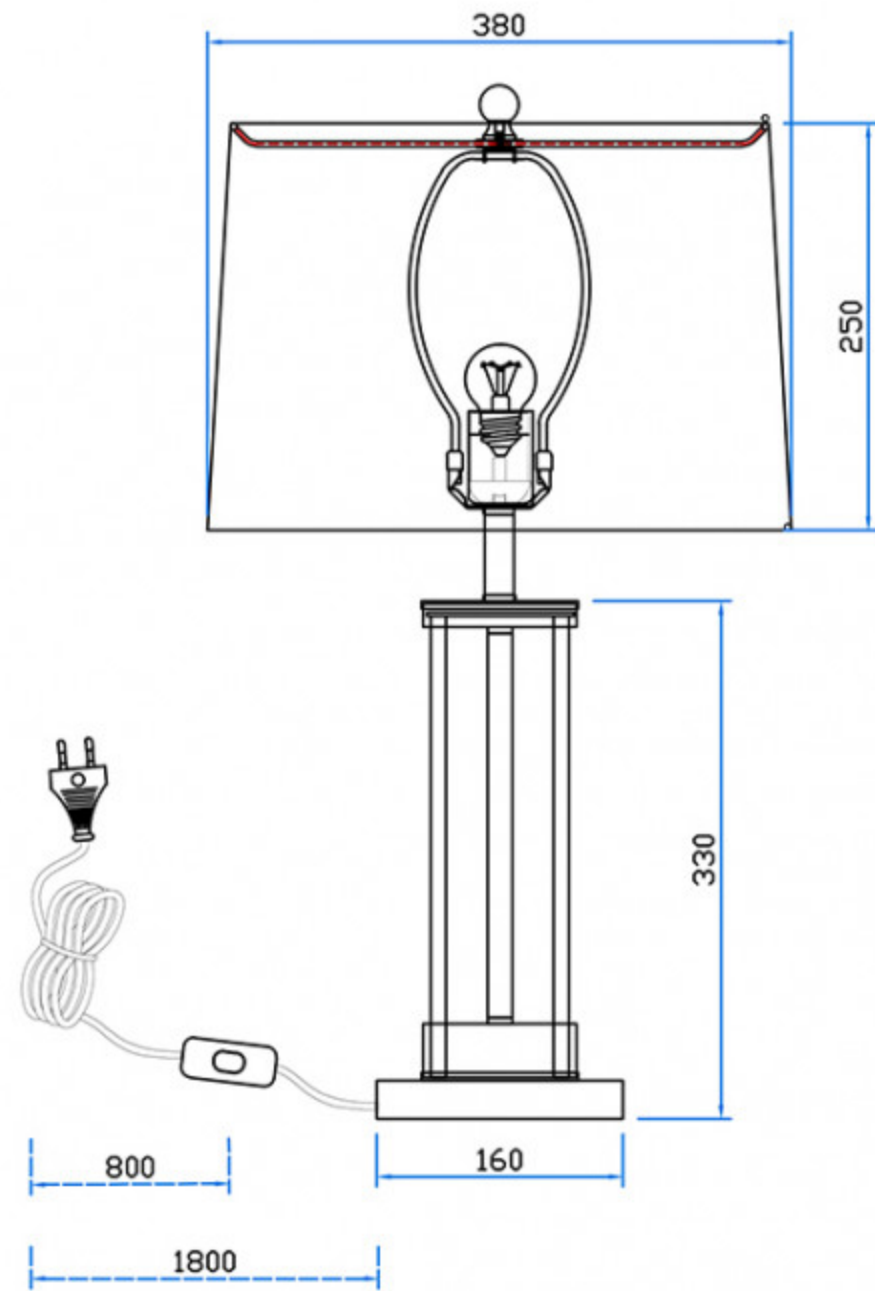

Installation instructions

07703-T, 01

1 x E27 Max 60W

Collection: Neoclassic

Table Lamps

AC 220V 50-60Hz