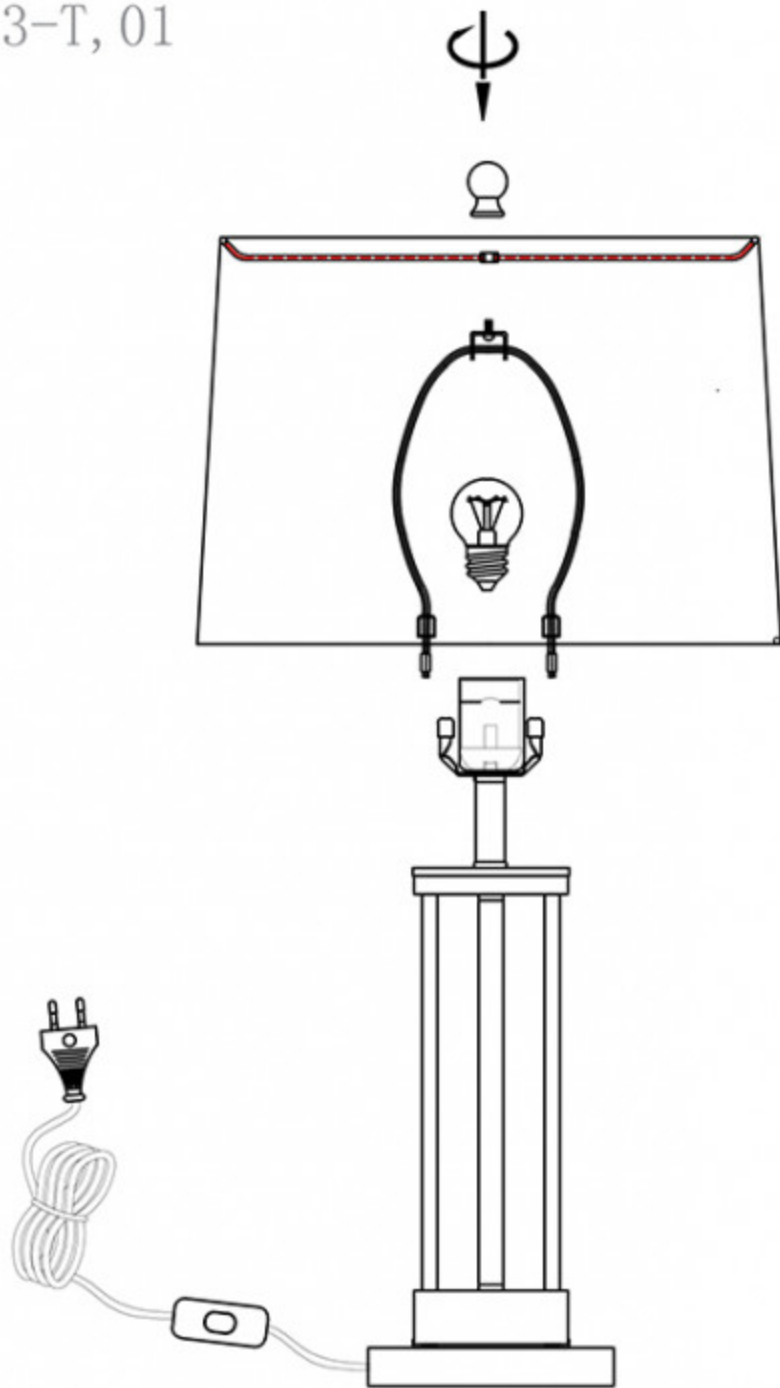

Installation instructions

07703-T, 01

1 x E27 Max 60W

Collection: Neoclassic

Table Lamps

AC 220V 50-60Hz